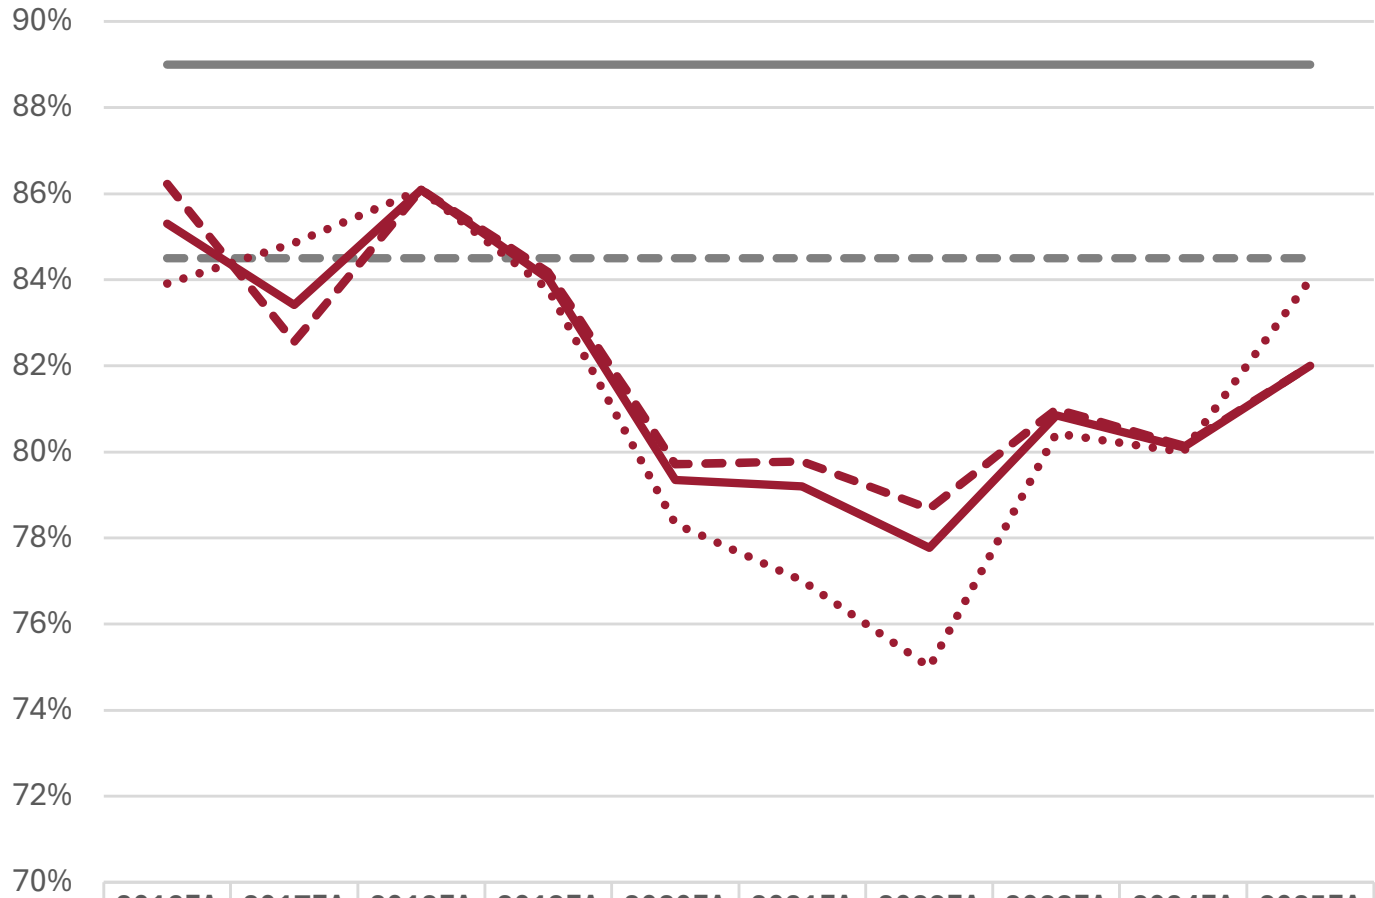

Semester Completion Rates

	2016FA	2017FA	2018FA	2019FA	2020FA	2021FA	2022FA	2023FA	2024FA	2025FA
Goal	89%	89%	89%	89%	89%	89%	89%	89%	89%	89%
Threshold	85%	85%	85%	85%	85%	85%	85%	85%	85%	85%
All Traditional Students	85%	83%	86%	84%	79%	79%	78%	81%	80%	82%
Transfer Programs	84%	85%	86%	84%	78%	77%	75%	80%	80%	84%
Career-track Programs	86%	83%	86%	84%	80%	80%	79%	81%	80%	82%