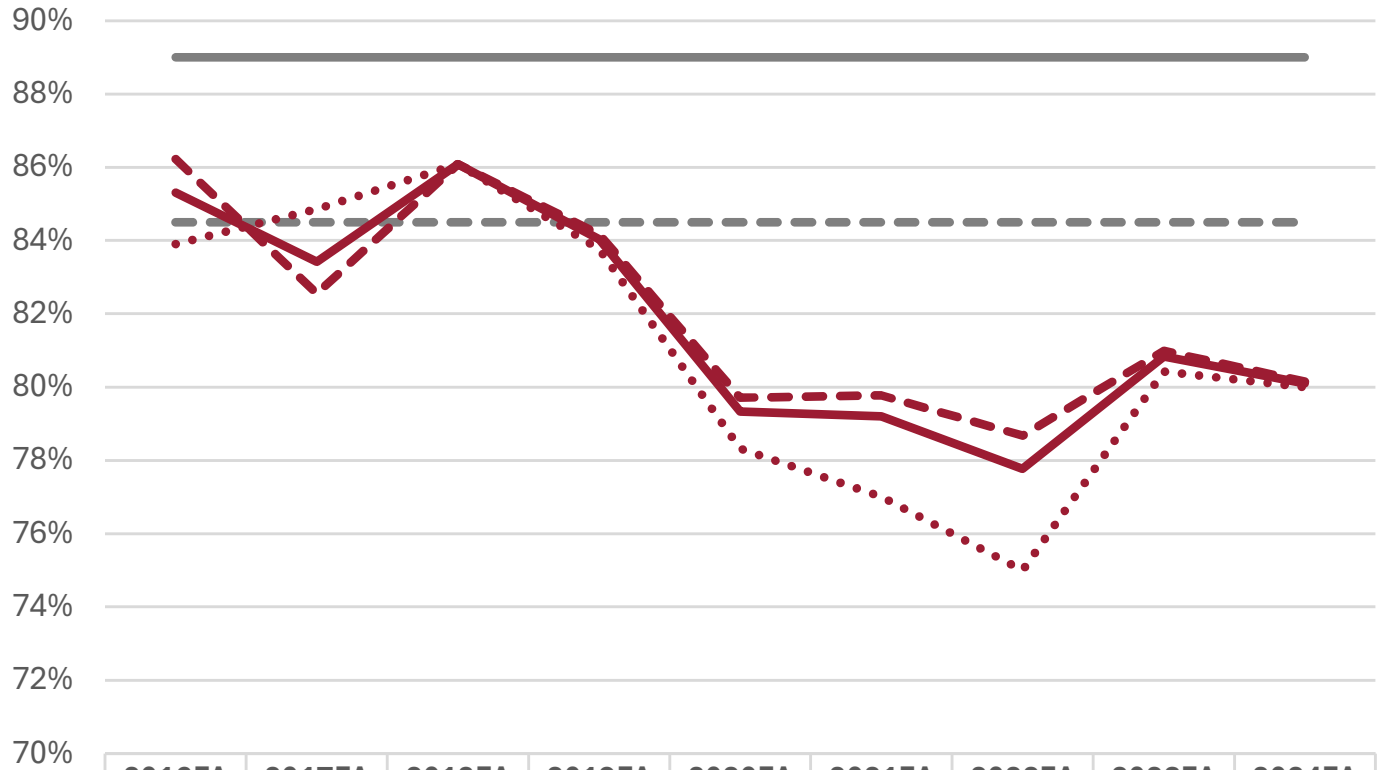

## Semester Completion Rates

	2016FA	2017FA	2018FA	2019FA	2020FA	2021FA	2022FA	2023FA	2024FA
<b>Goal</b>	89%	89%	89%	89%	89%	89%	89%	89%	89%
<b>Threshold</b>	85%	85%	85%	85%	85%	85%	85%	85%	85%
<b>All Traditional Students</b>	85%	83%	86%	84%	79%	79%	78%	81%	80%
<b>Transfer Programs</b>	84%	85%	86%	84%	78%	77%	75%	80%	80%
<b>Career-track Programs</b>	86%	83%	86%	84%	80%	80%	79%	81%	80%